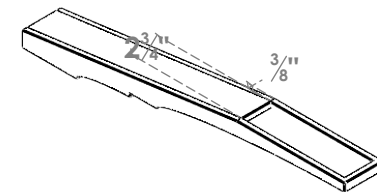

ITEM NUMBER: BRCPC035X30000X04000BOA

3 1/2"W X 30"D X 4"H BALBOA ARCHITECTURAL GRADE PVC CLOSED KNEE BRACE

SIDE PROFILE

FRONT PROFILE

ISOMETRIC

EKENA MILLWORK
2300 WEST MAIN ST.
CLARKSVILLE, TX 75426
TOLL FREE: 866-607-0453
WWW.EKENAMILLWORK.COM