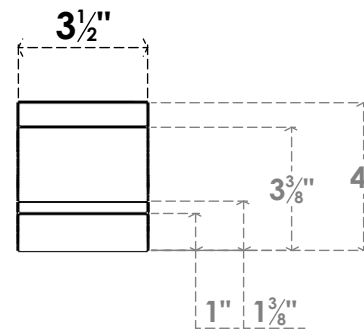

ITEM NUMBER: BRCPC035X30000X04000BOA

3 1/2"W X 30"D X 4"H BALBOA ARCHITECTURAL GRADE PVC CLOSED KNEE BRACE

SIDE PROFILE

FRONT PROFILE

ISOMETRIC

EKENA MILLWORK
2300 WEST MAIN ST.
CLARKSVILLE, TX 75426
TOLL FREE: 866-607-0453
WWW.EKENAMILLWORK.COM