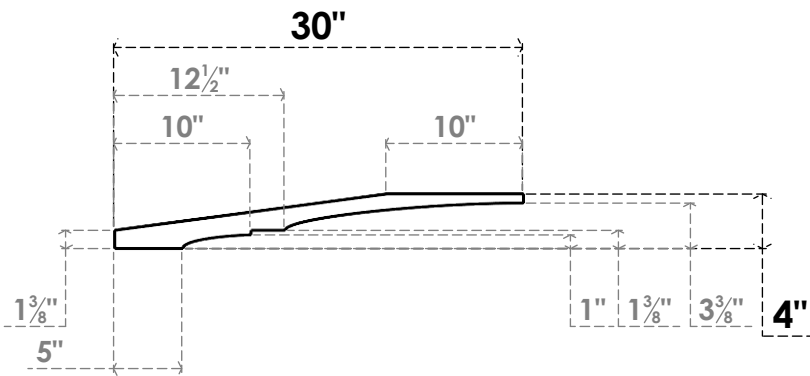

ITEM NUMBER: BRCPC035X30000X04000BOA

3 1/2"W X 30"D X 4"H BALBOA ARCHITECTURAL GRADE PVC CLOSED KNEE BRACE

SIDE PROFILE

FRONT PROFILE

ISOMETRIC

EKENA MILLWORK
2300 WEST MAIN ST.
CLARKSVILLE, TX 75426
TOLL FREE: 866-607-0453
WWW.EKENAMILLWORK.COM